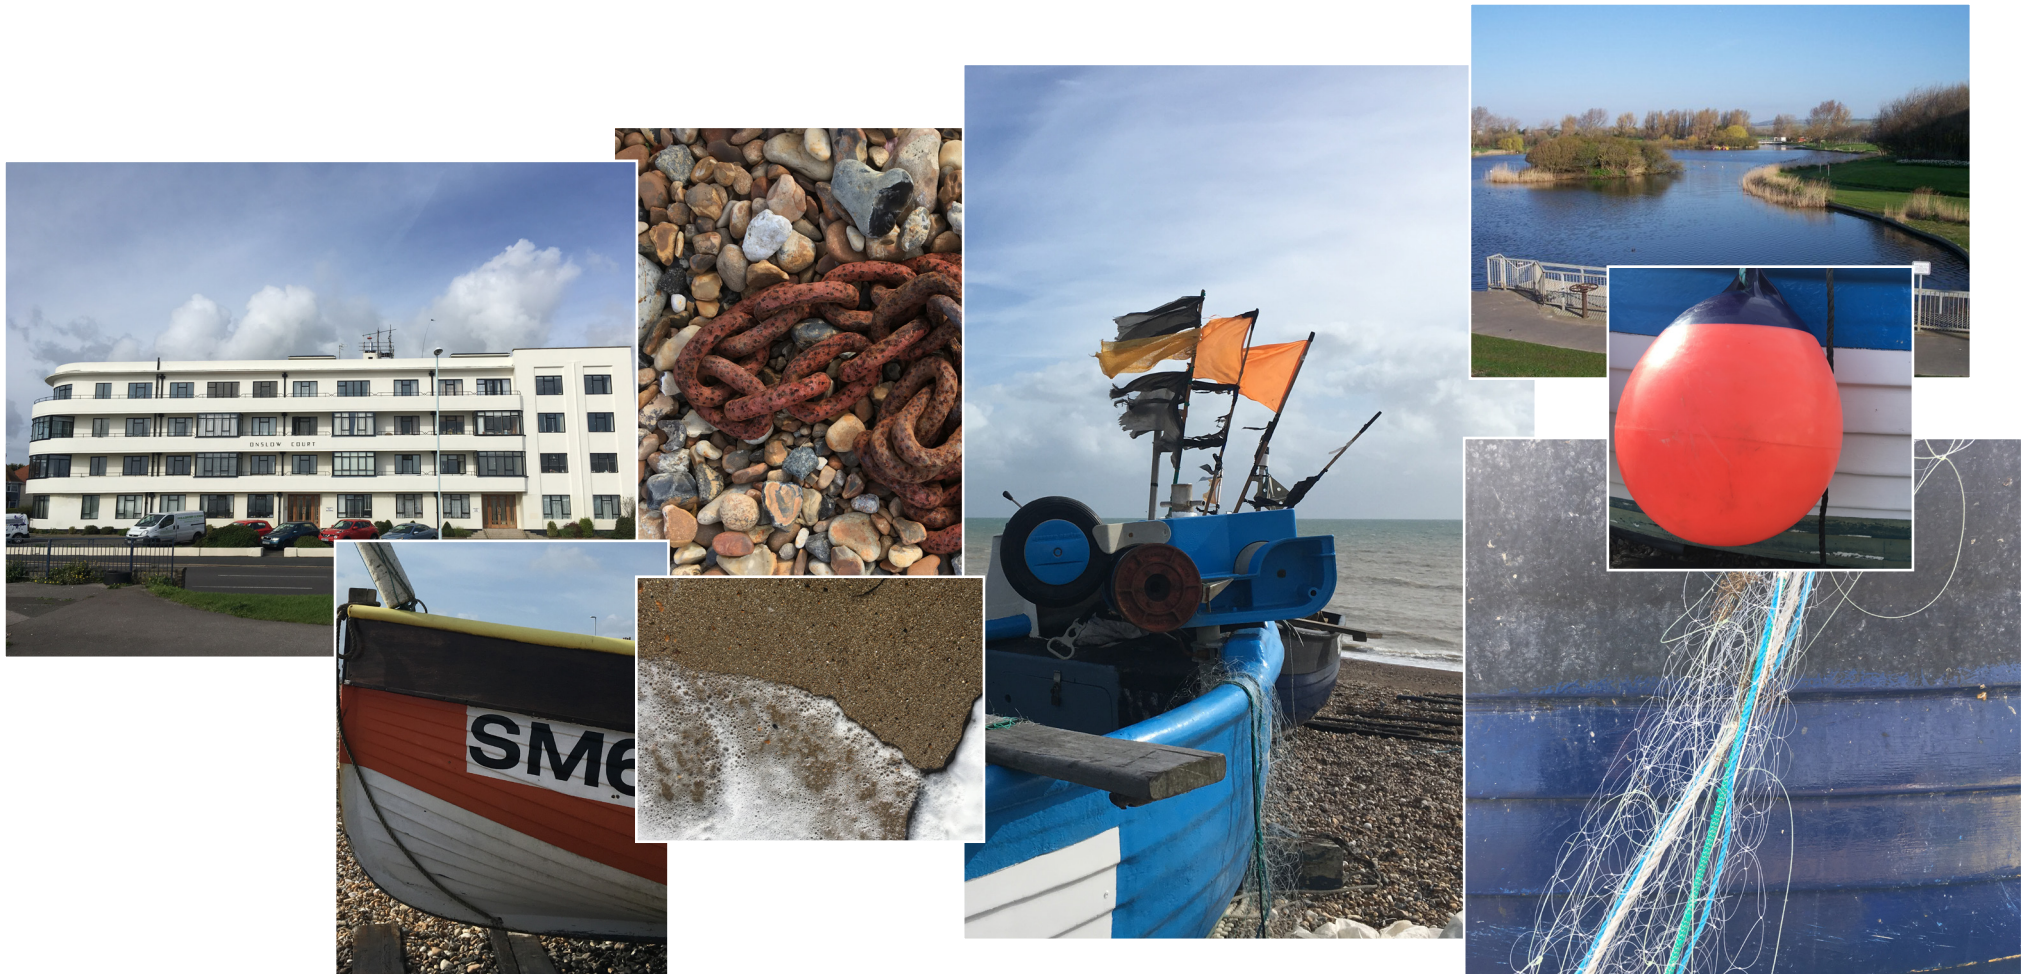

The Promenade

The Pier

East Beach and Splashpoint

East Worthing Beach

Sea

Night Time

Colour Groupings

Colour Groupings