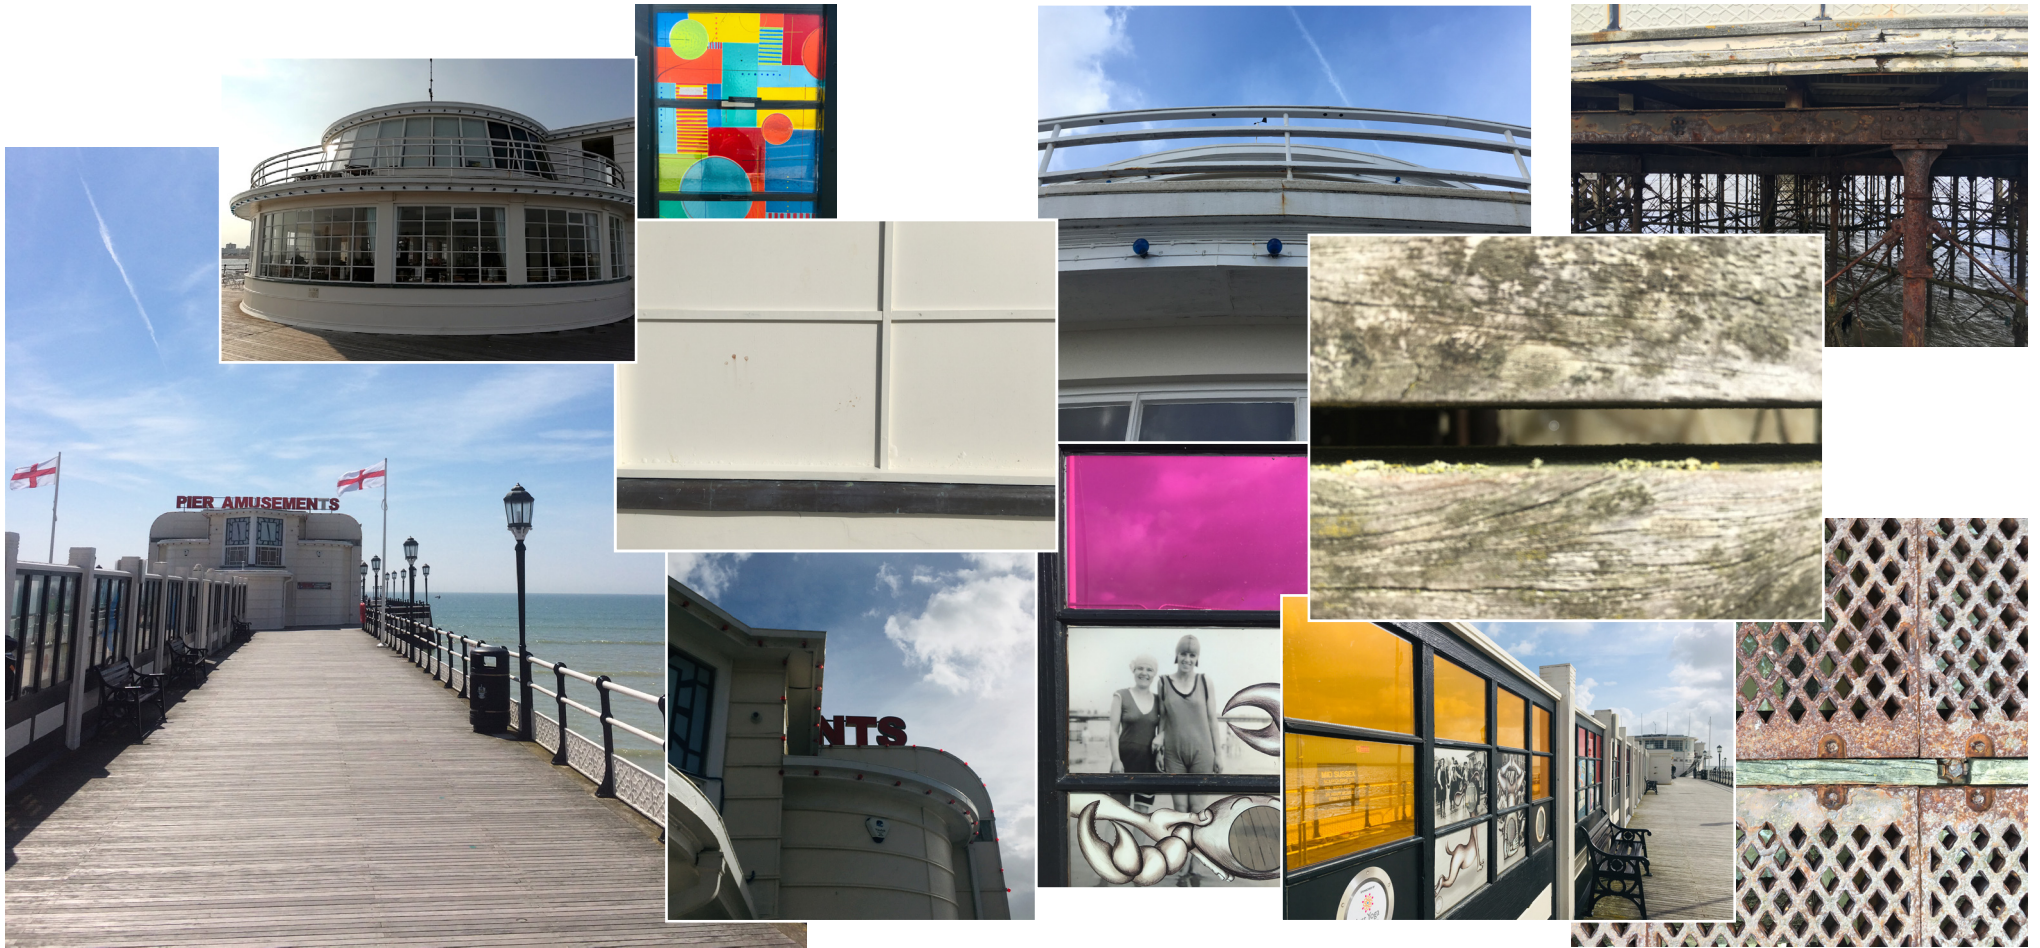

Highdown Gardens

Goring Beach Green

Marine Gardens

Beach

The South Downs

Broadwater

Tarring

Town Centre

The Promenade

The Pier

East Beach and Splashpoint

East Worthing Beach

Sea

Night Time

Colour Groupings

Colour Groupings